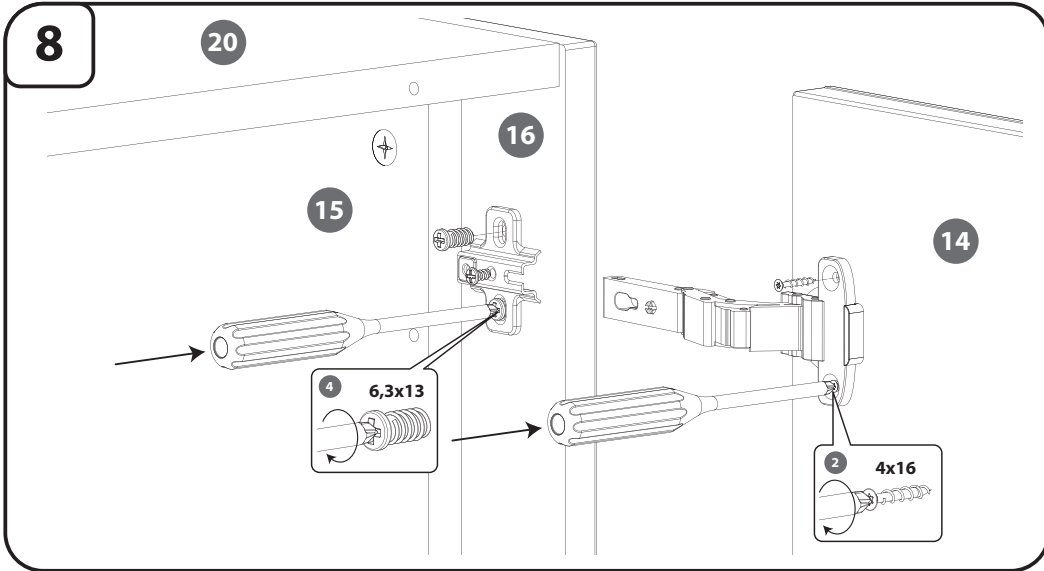

GLOSSY 150 AKRYL

SZAFKA POD AKWARIUM

AQUARIUM CABINET

AQUARIUMSCHRANK