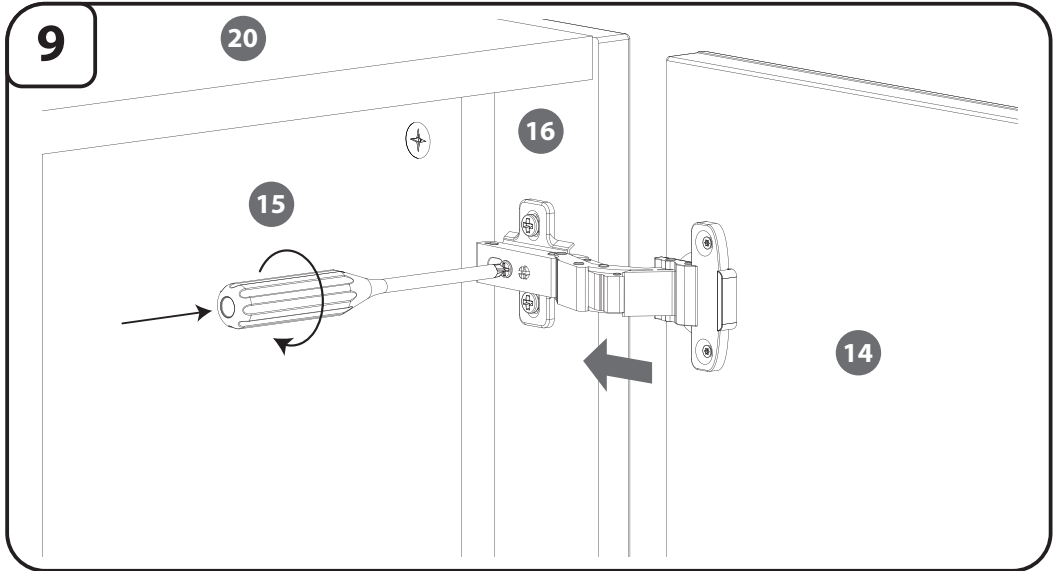

GLOSSY 150 AKRYL

SZAFKA POD AKWARIUM

AQUARIUM CABINET

AQUARIUMSCHRANK