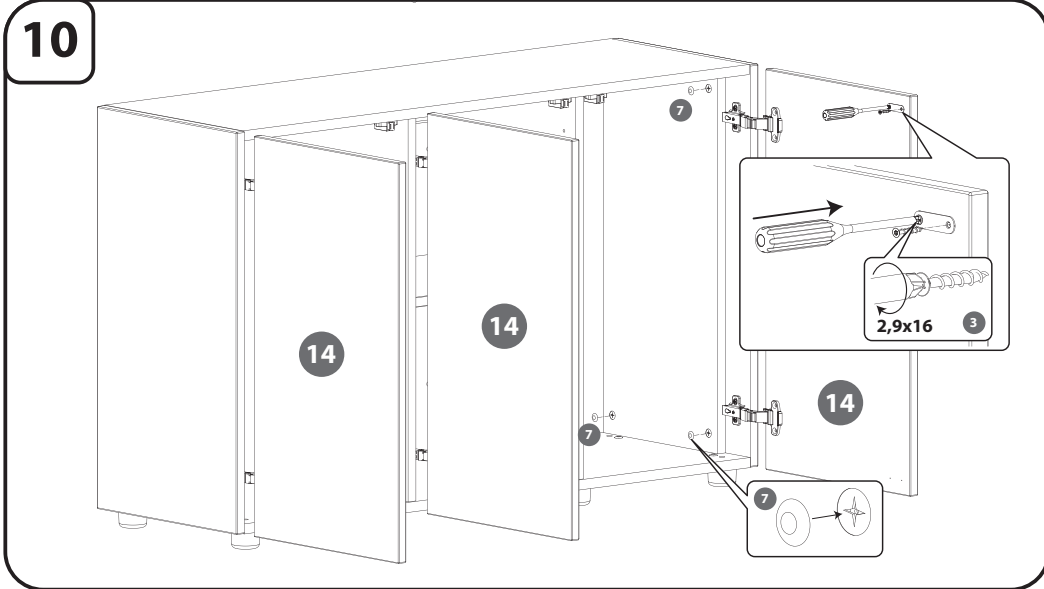

GLOSSY 150 AKRYL

SZAFKA POD AKWARIUM

AQUARIUM CABINET

AQUARIUMSCHRANK